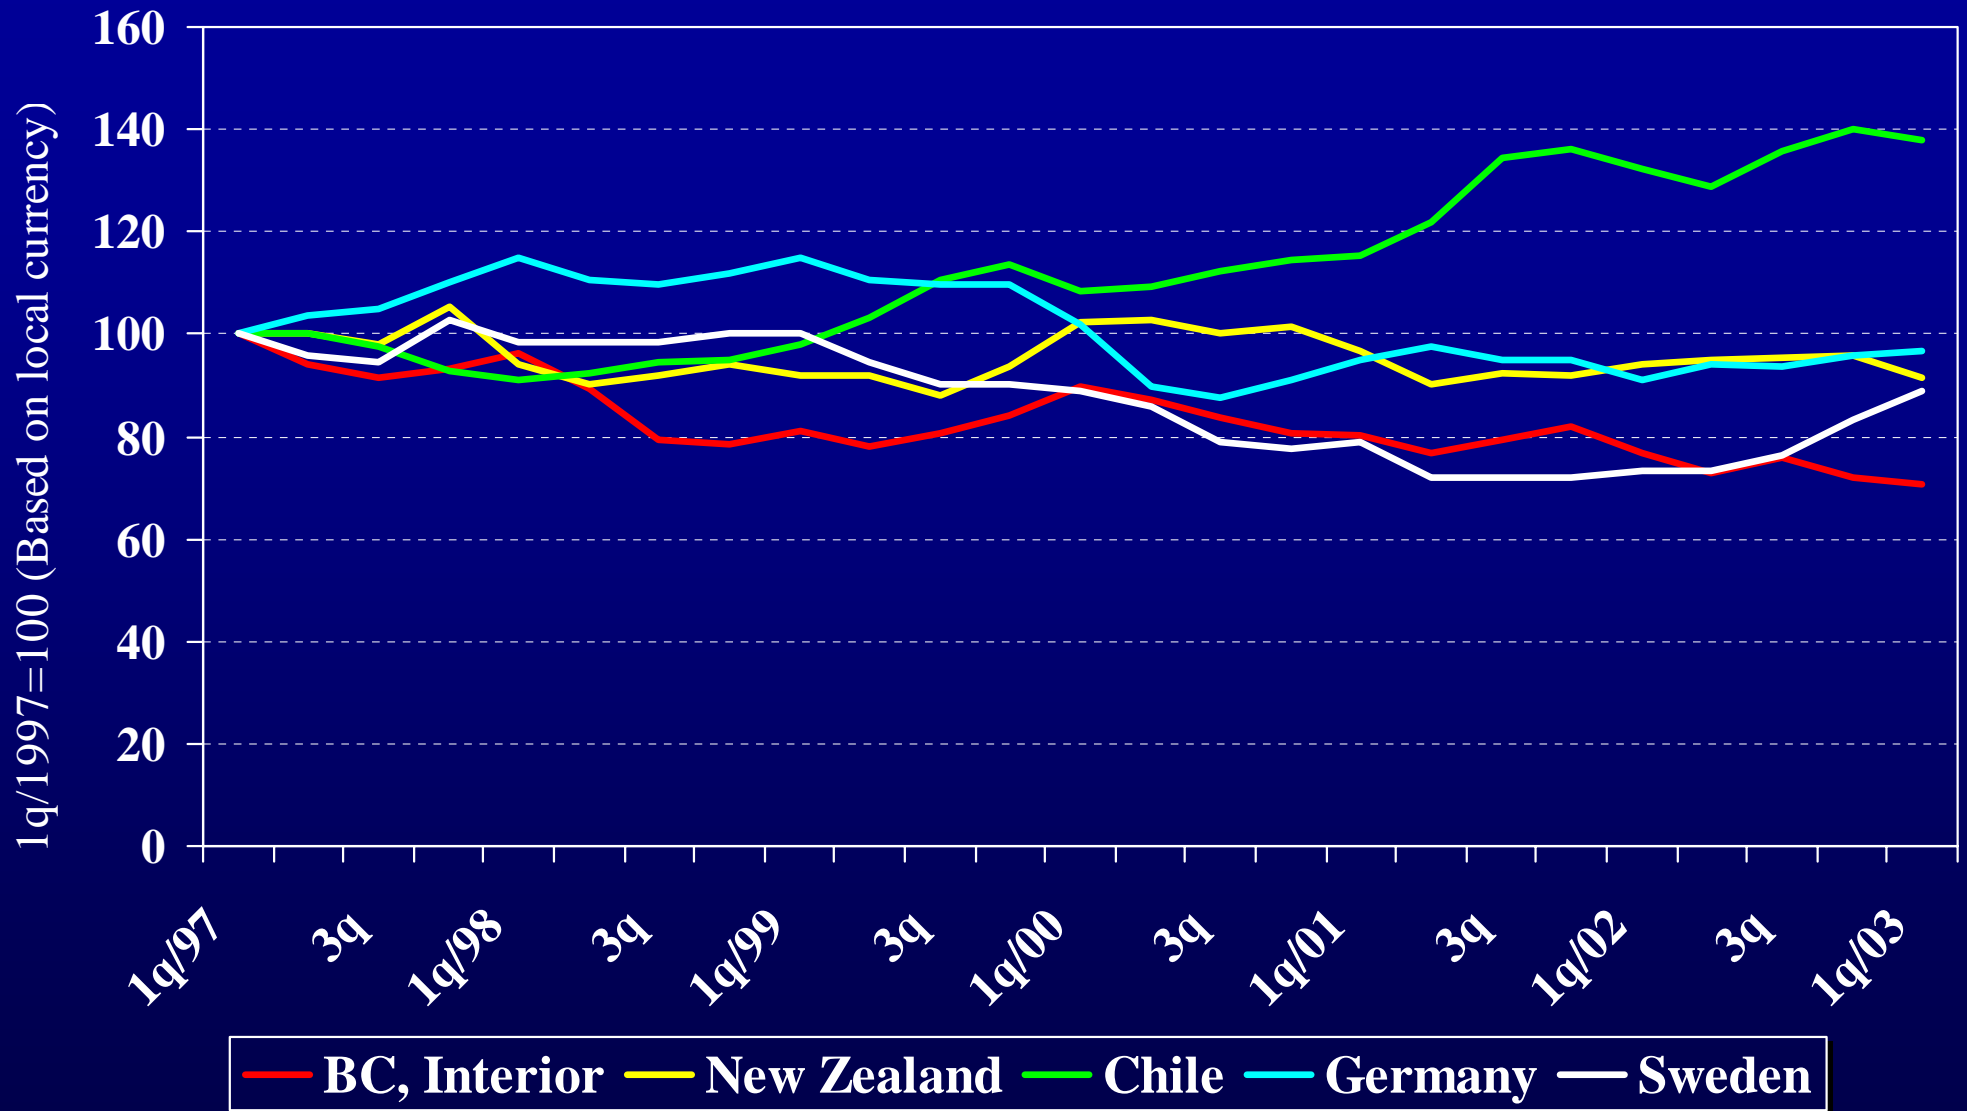

Conifer Sawlog Costs in 1q/2003

(Delivered in US\$/m³ub)

Source: Wood Resource Quarterly (WRI)

Wood Resources
International

Conifer Sawlog Price Index 1997-2003

Source: Wood Resource Quarterly (WRI)

Wood Resources
International