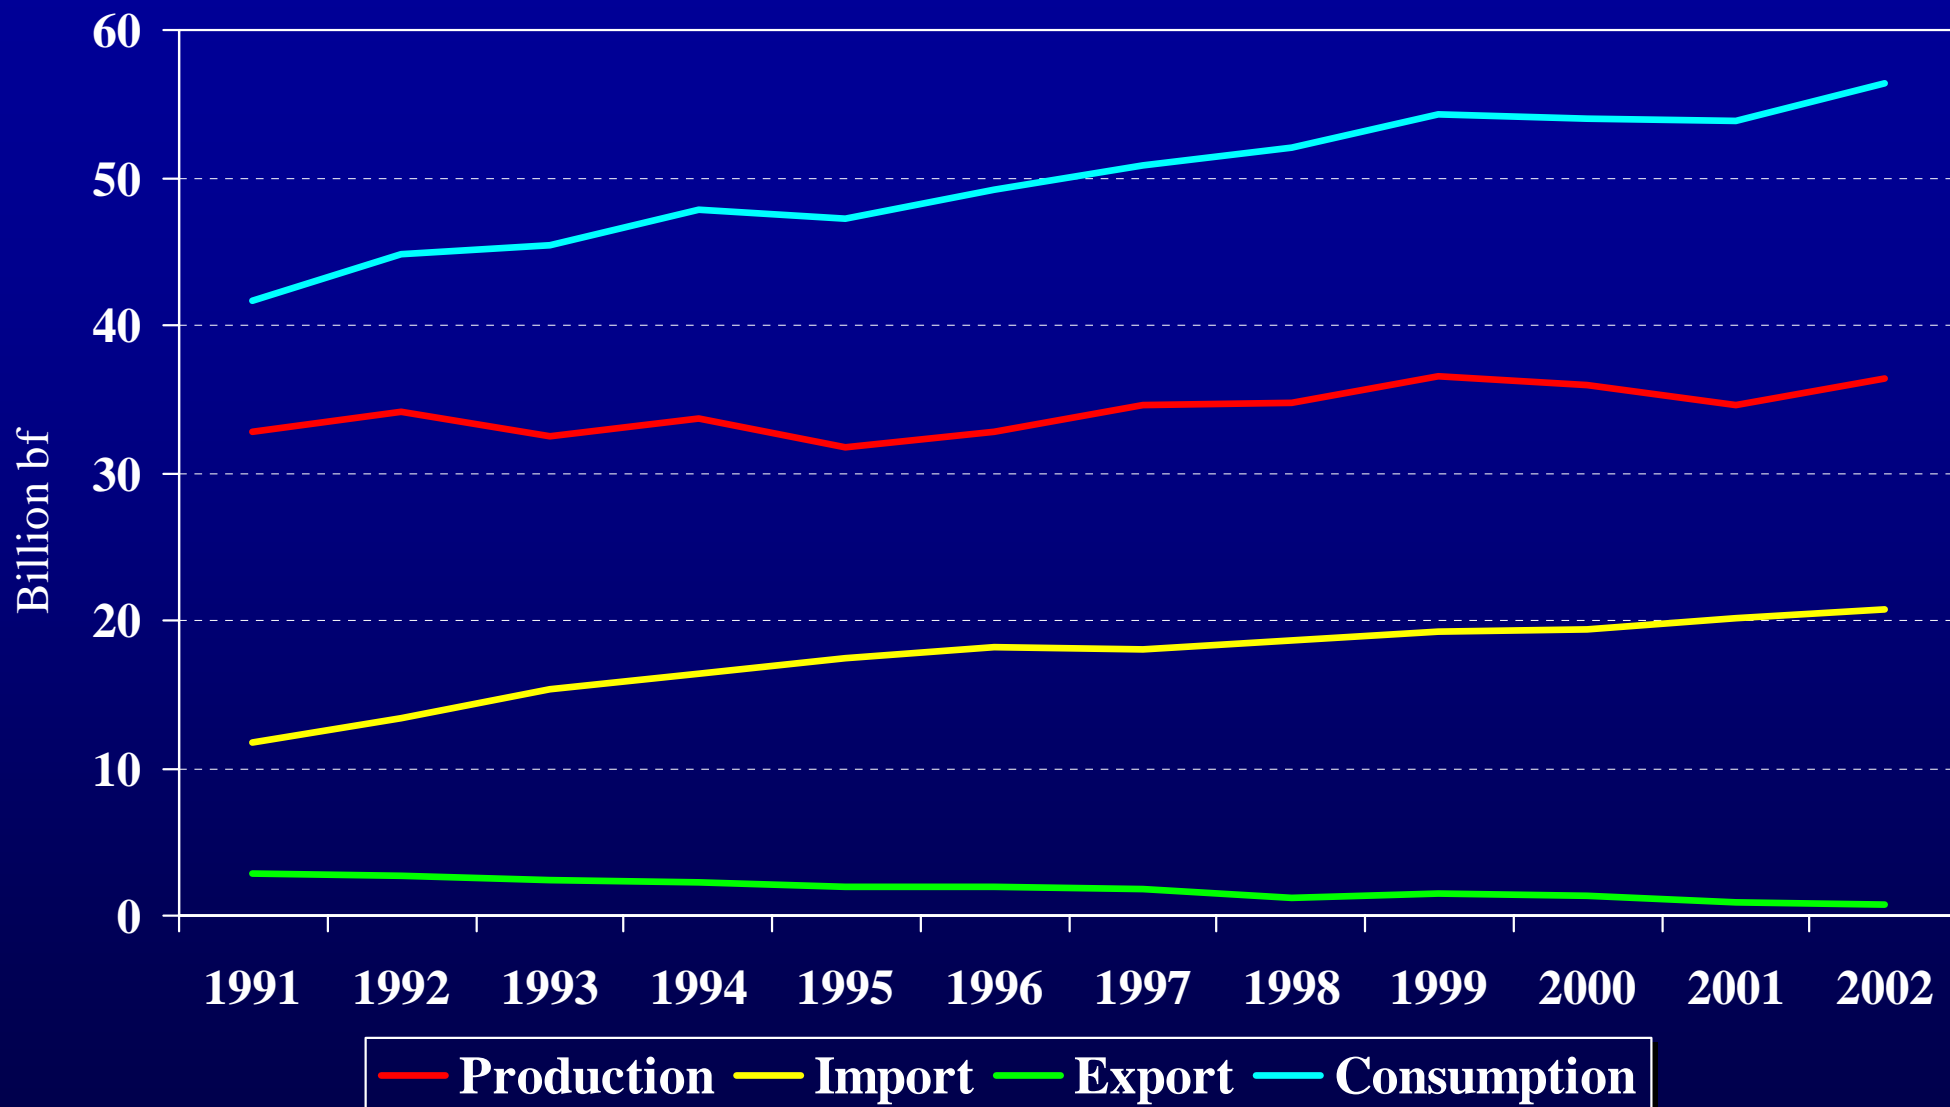

Growing European Lumber Imports to the US: A Cause for Concern?

**Transportation and Marketing of Wood Products
Conference**

June 19, 2003

Whistler, British Columbia

Håkan Ekström

Wood Resources International

**Wood Resources
International**

- **US Softwood Lumber Demand Trend**
- **US Softwood Lumber Imports**
- **European Lumber Exports**
- **Raw-material Cost Trends**
- **The Future**

Lumber Consumption, Trade and Production