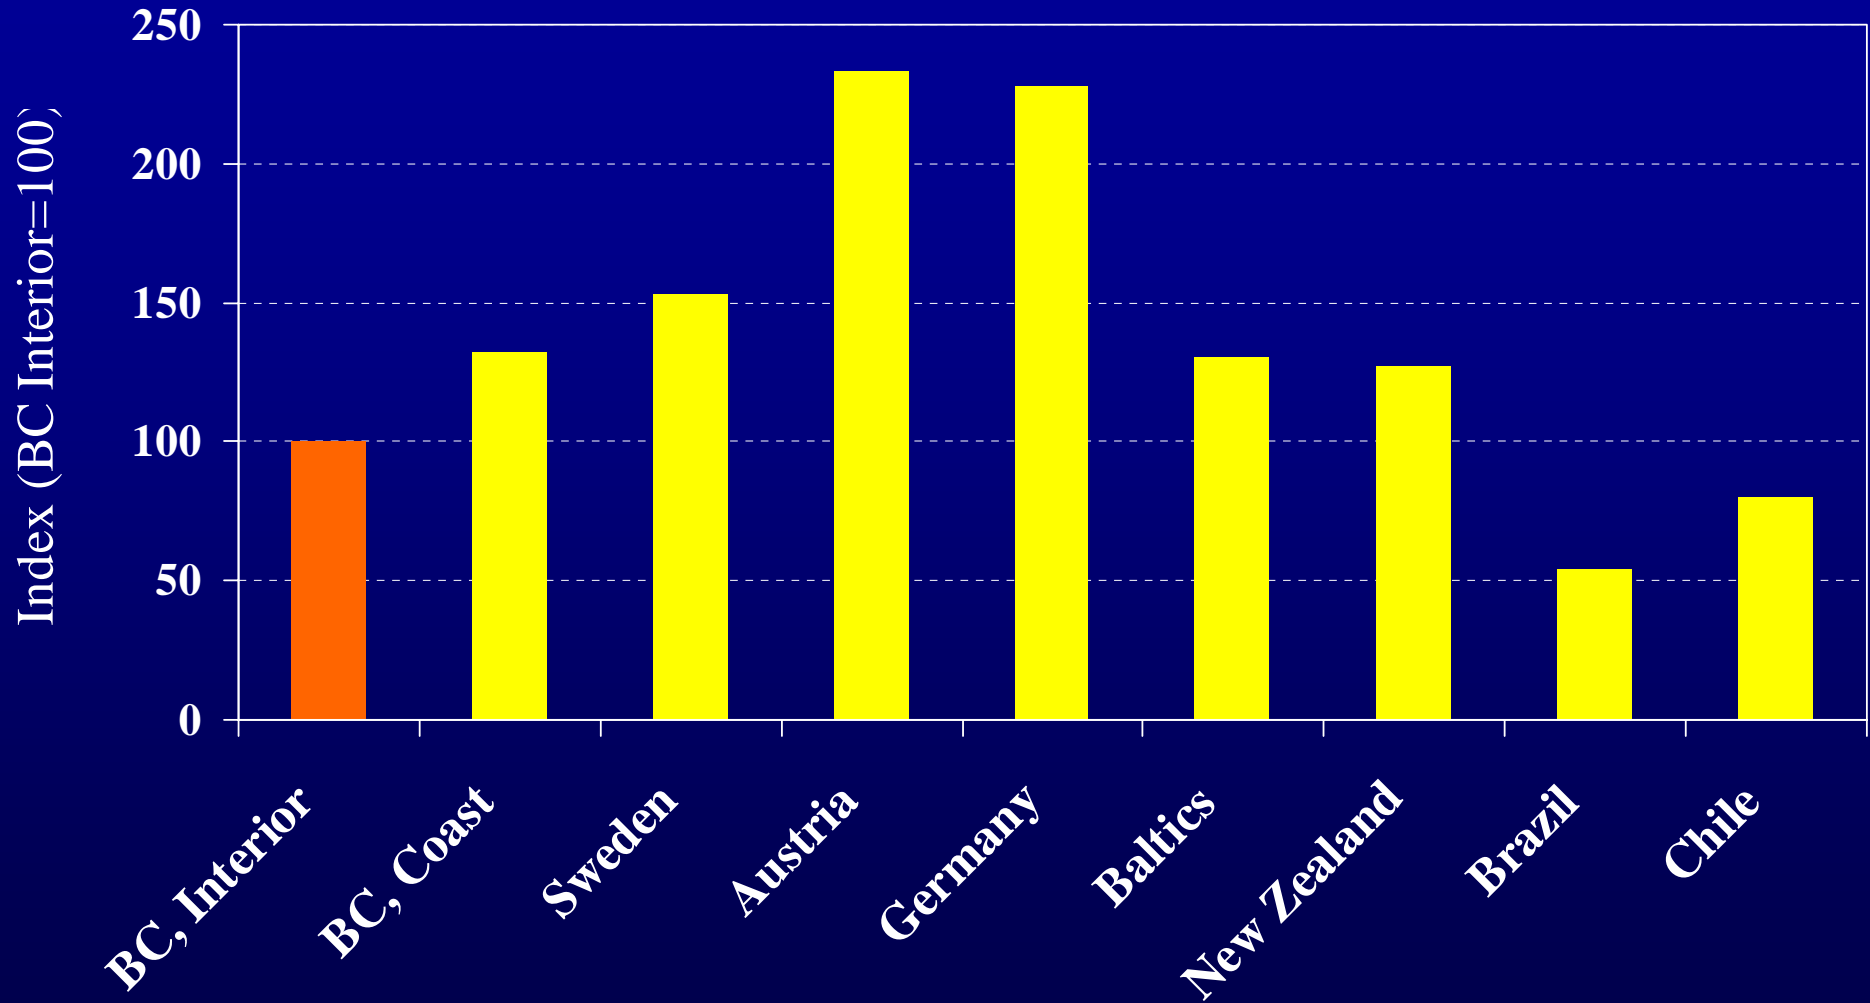

Conifer Sawlog Costs in 1q/2003

(Delivered in US$/m³ub)

Source: Wood Resource Quarterly (WRI)

Wood Resources
International