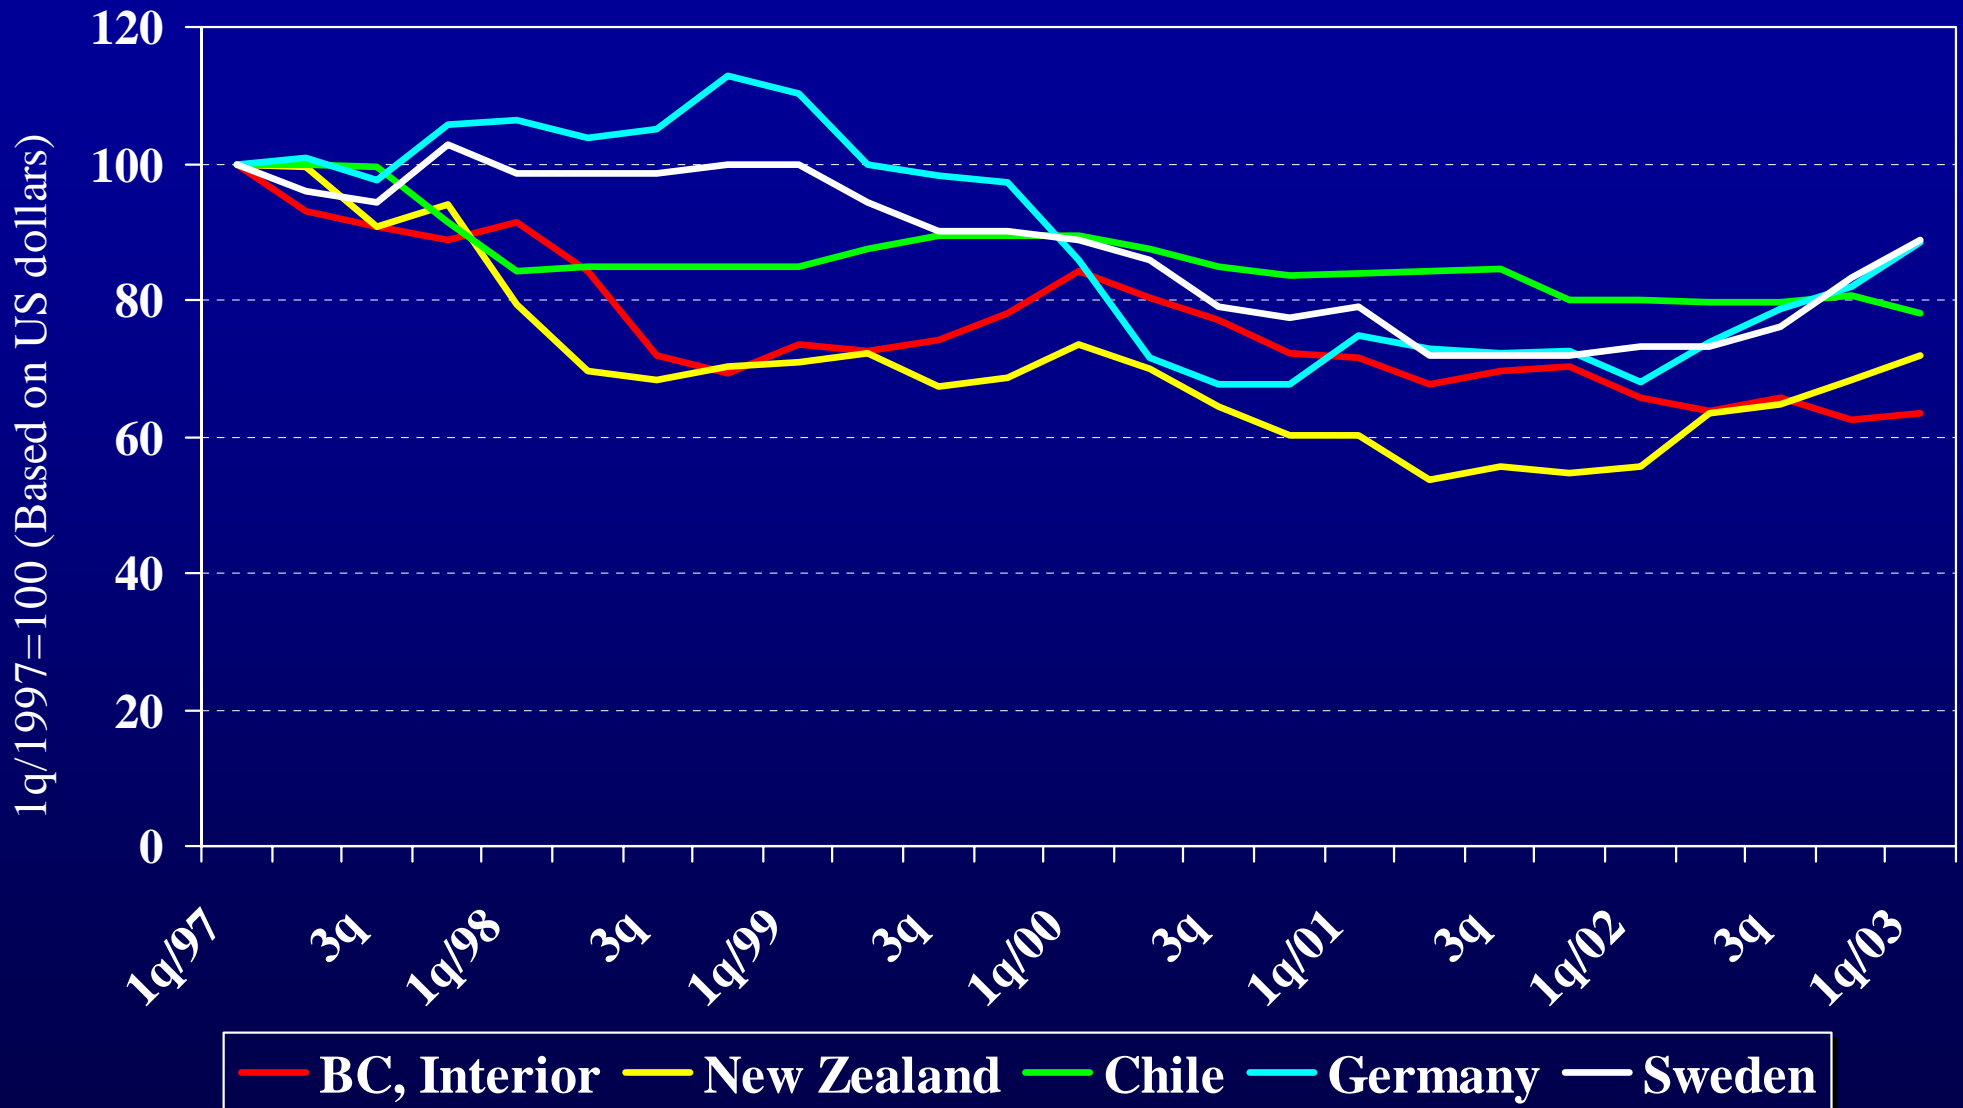

Conifer Sawlog Price Index 1997-2003

Source: Wood Resource Quarterly (WRI)

Wood Resources
International