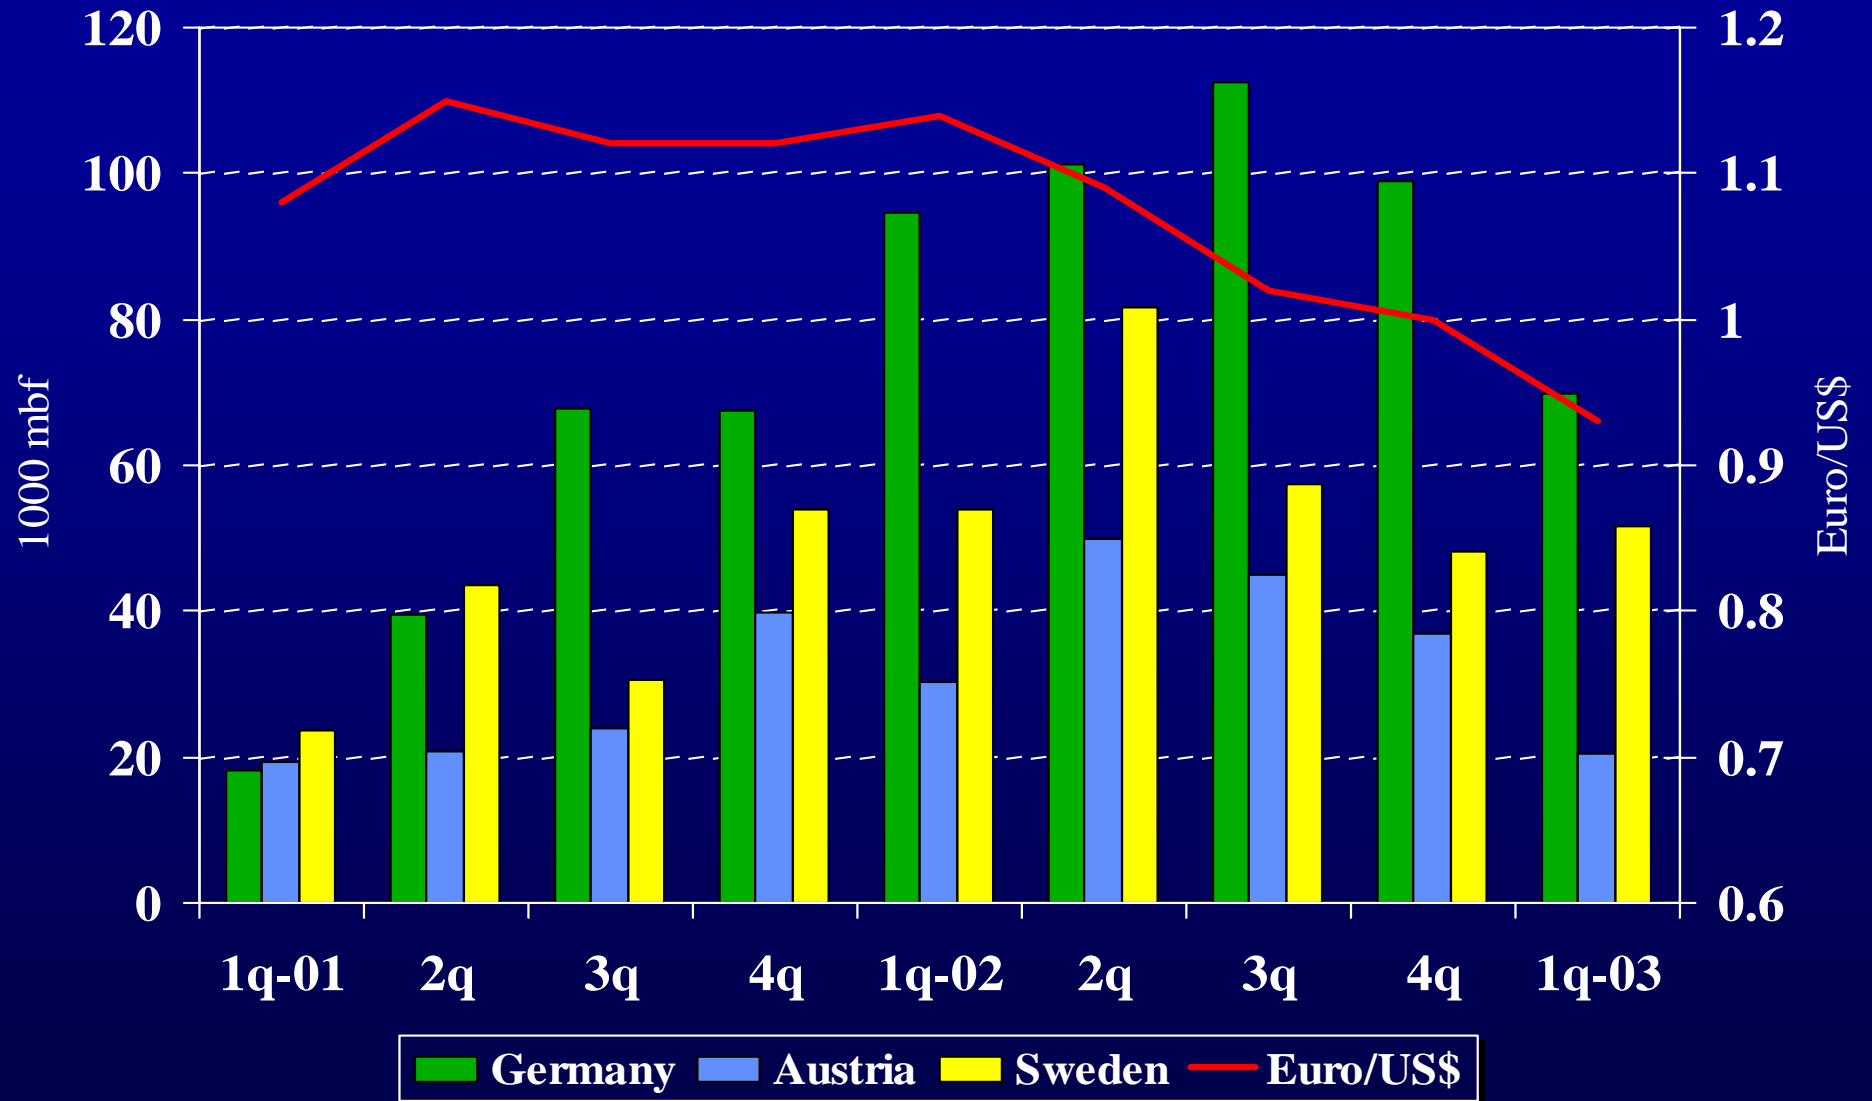

Softwood Lumber Imports to the US in 2002

Non-Canadian

Source: US Department of Commerce

Wood Resources
International

Lumber Imports to the US from the EU

Source: US Department of Commerce

Wood Resources
International